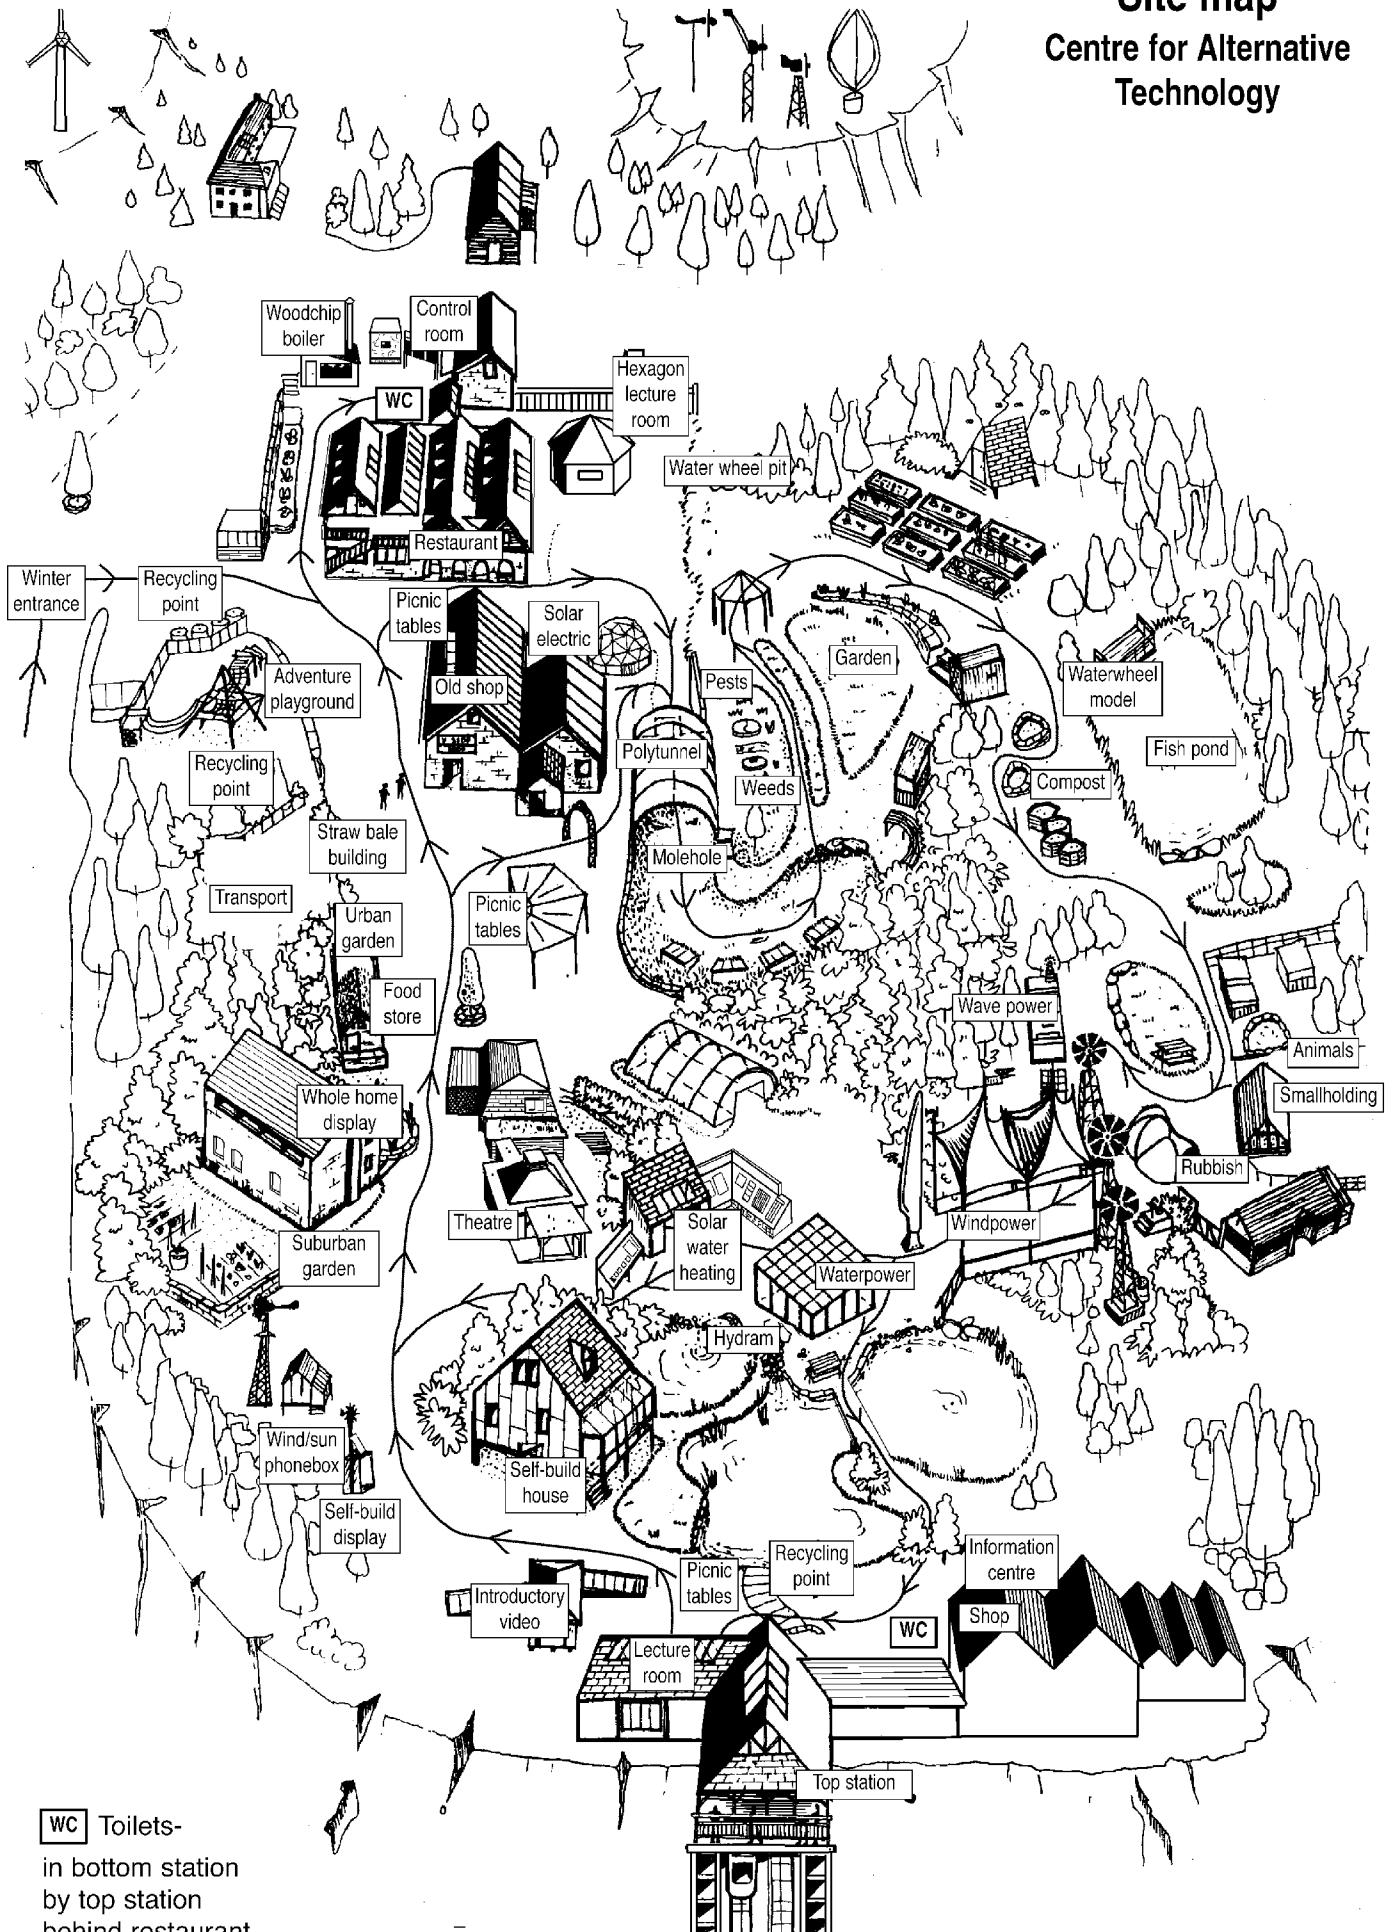

Site map

Centre for Alternative Technology

WC Toilets-
in bottom station
by top station
behind restaurant
one in Whole home

← Main paths around the site